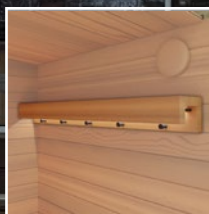

Kirami FinVision® -changing room clothes hanger Nordic misty
Available for changing room