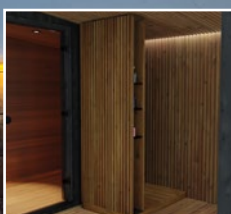

Kirami FinVision® -outdoor shower Nordic misty
Available for terraces (module)