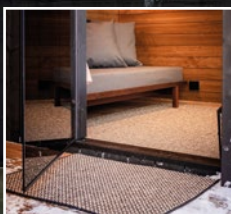

Kirami FinVision® -rugs Nordic misty
Available for lounge