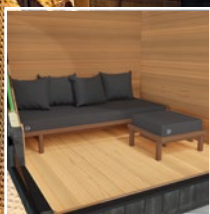

Kirami FinVision® -sofa set Nordic misty
Available for lounge