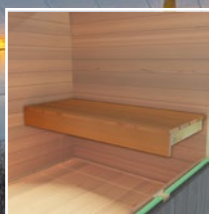

Kirami FinVision® -changing room bench Nordic misty
Available for changing room